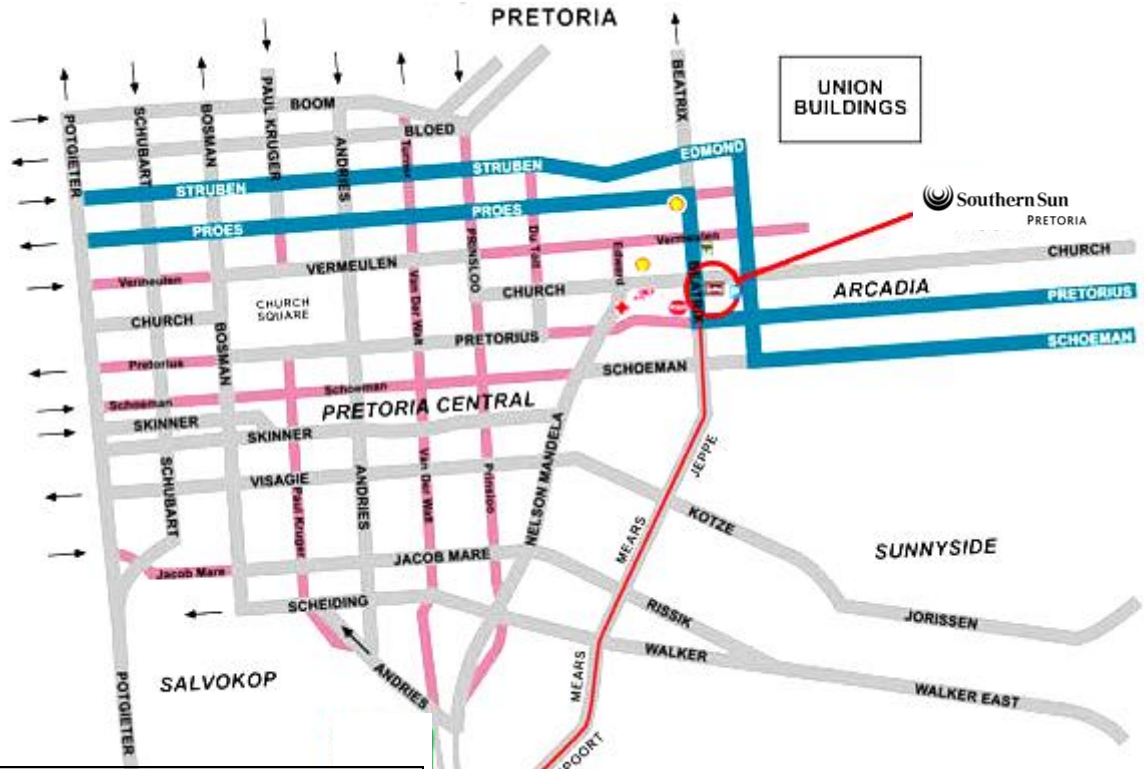

PRETORIA

Johannesburg to Southern Sun Pretoria

Take N1 to the North
Take *Eeufees Road* offramp
Turn Right (will drive under bridge)
Turn Left towards Fountain Circle
Follow the road (keep left)
Take slipway to the left
Drive under bridge and keep left—follow *Sunnyside* signs
This brings you to *Beatrix Street*
The *Southern Sun Pretoria* is located on the right side of the road in *Beatrix Street* (between *Pretorius* and *Church Streets*)

ORT Airport to Southern Sun Pretoria

Take *Pretoria* as indicated by boards at airport
Pass *Kempton Park, Olifantsfontein, Hans Strydom* and *Monument Park*
Pass Fountain Circle
Keep going straight
Drive under bridge and keep left - follow *Sunnyside* signs
This brings you to *Beatrix Street*
The *Southern Sun Pretoria* is located on the right side of the road in *Beatrix Street* (between *Pretorius* and *Church Streets*)